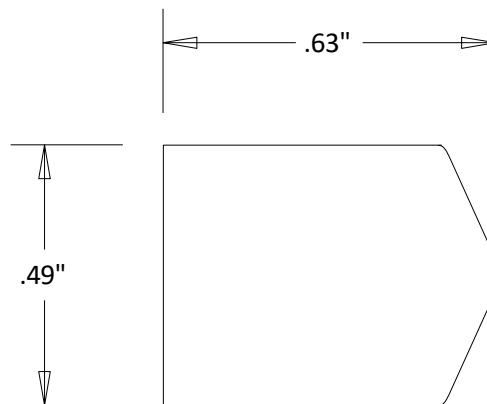

## CBM2P BNC/Male Plastic Dust Cap For Female Connectors

Rev 000

#### Dimensional Tolerances

.X	±.030
.XX	±.010
.XXX	±.005