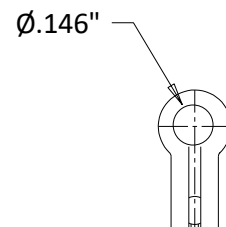

## CNM3C N/Male Dust Cap with Chain

Rev 000

#### Dimensional Tolerances

.X	±.030
.XX	±.010
.XXX	±.005

3.50" Chain