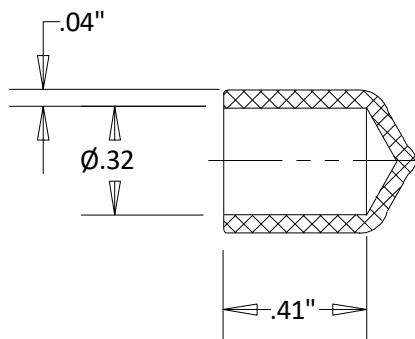

CSF2P SMA/Female Plastic Dust Cap For Male Connectors

Rev 000

Materials

Body PVC

ROHS Compliant

Outline

Dimensional Tolerances

.X	±.030
.XX	±.010
.XXX	±.005